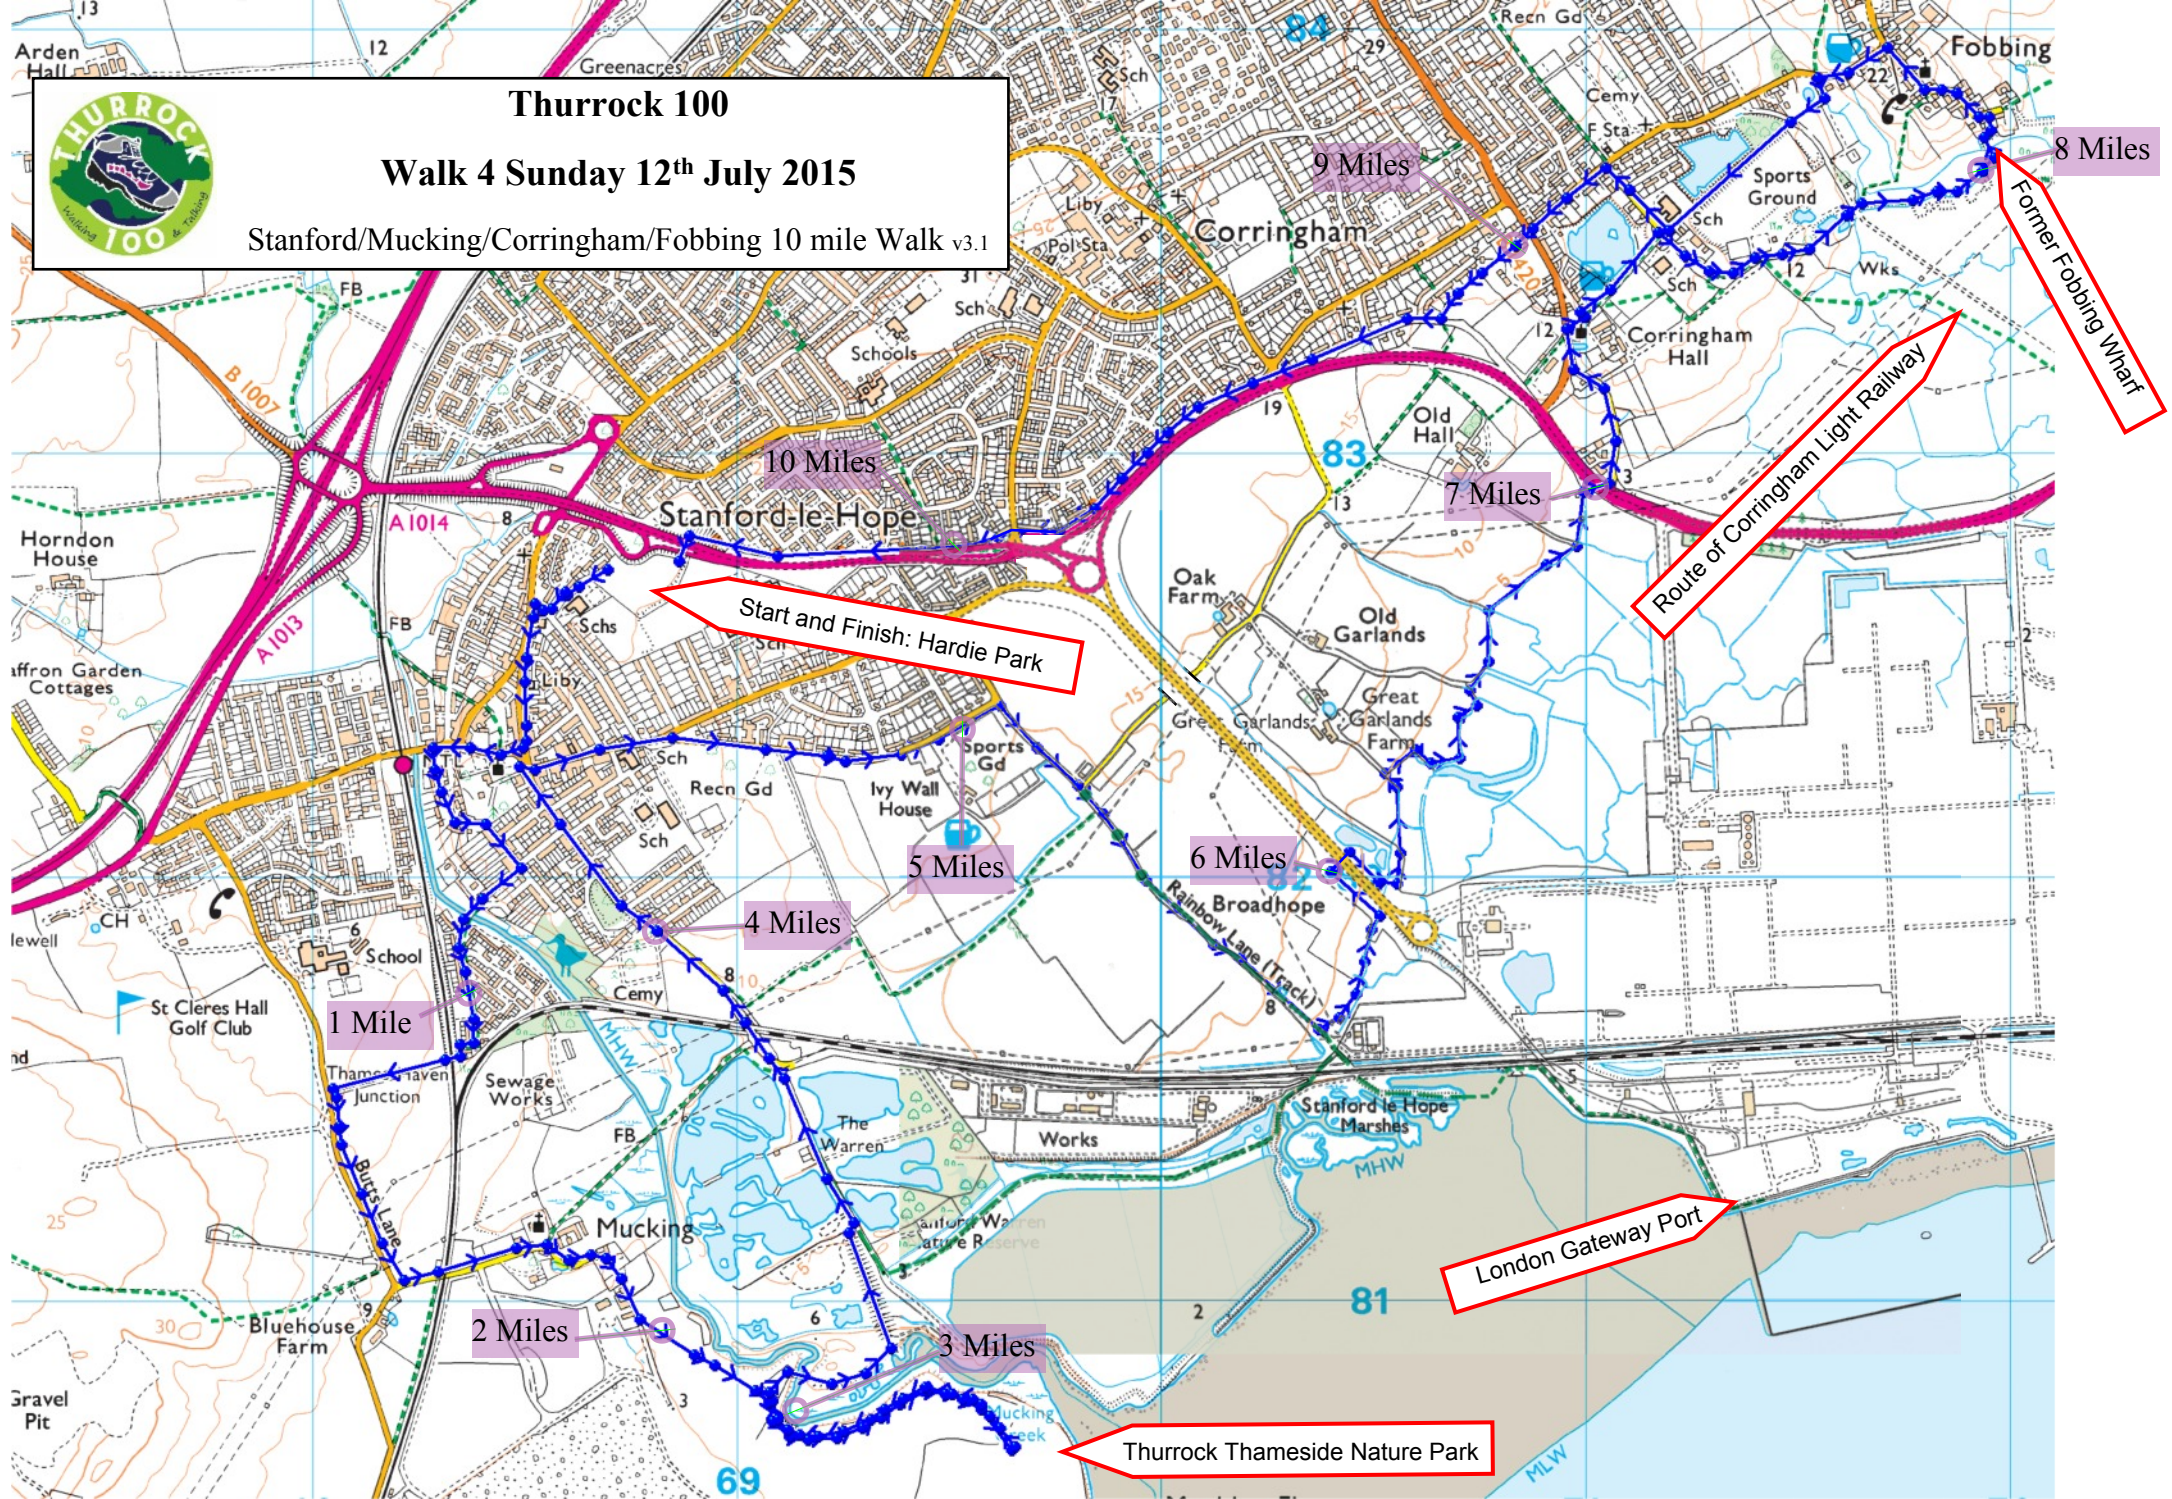

Thurrock 100

Walk 4 Sunday 12th July 2015

Stanford/Mucking/Corringham/Fobbing 10 mile Walk v3.1

Start and Finish: Hardie Park

Route of Corringham Light Railway

Former Fobbing Wharf

London Gateway Port

Thurrock Thameside Nature Park

1 Mile

2 Miles

4 Miles

5 Miles

6 Miles

7 Miles

10 Miles

9 Miles

8 Miles